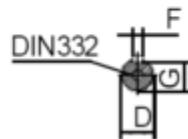

Data Sheet

Article number: 250303000425

Description: Kleedrive T3C 200L-4 30.0KW 1400 rpm
3x400/690V 50HZ IP55 B14 Eff=93,6%

Measures

AA = 393	K = Ø19	TBW = 186
AC = Ø399	L = 768.5	
AD = 500	M =	
D = Ø55	N =	
E = 110	P =	
F = 16	S =	
G = 49	TBH = 233	
HD = 300	TBS = 192	