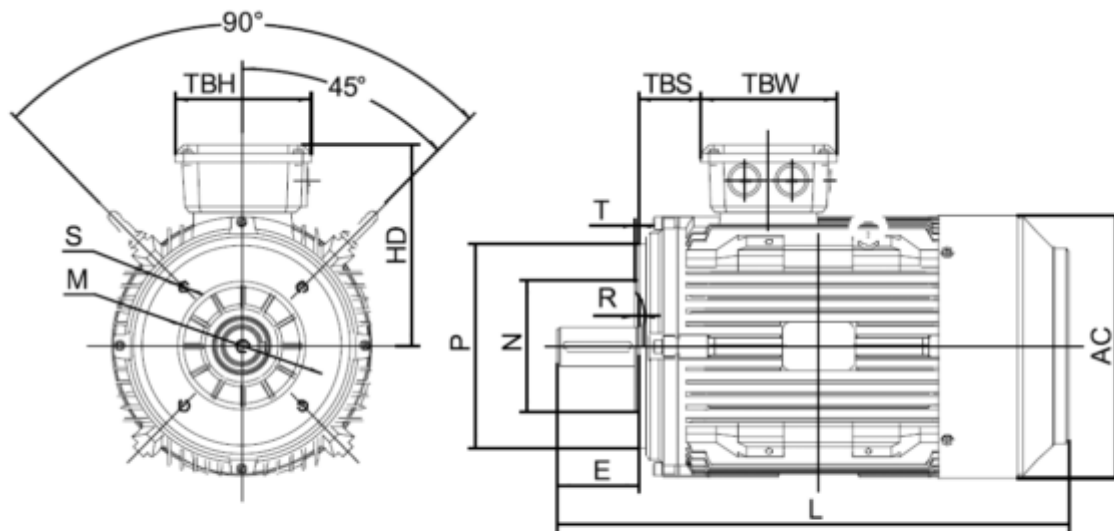

Data Sheet

Article number: 250303000425

Description: Kleedrive T3C 200L-4 30.0KW 1400 rpm
3x400/690V 50HZ IP55 B14 Eff=93,6%

Measures

AA = 393	K = Ø19	TBW = 186
AC = Ø399	L = 768.5	
AD = 500	M =	
D = Ø55	N =	
E = 110	P =	
F = 16	S =	
G = 49	TBH = 233	
HD = 300	TBS = 192	